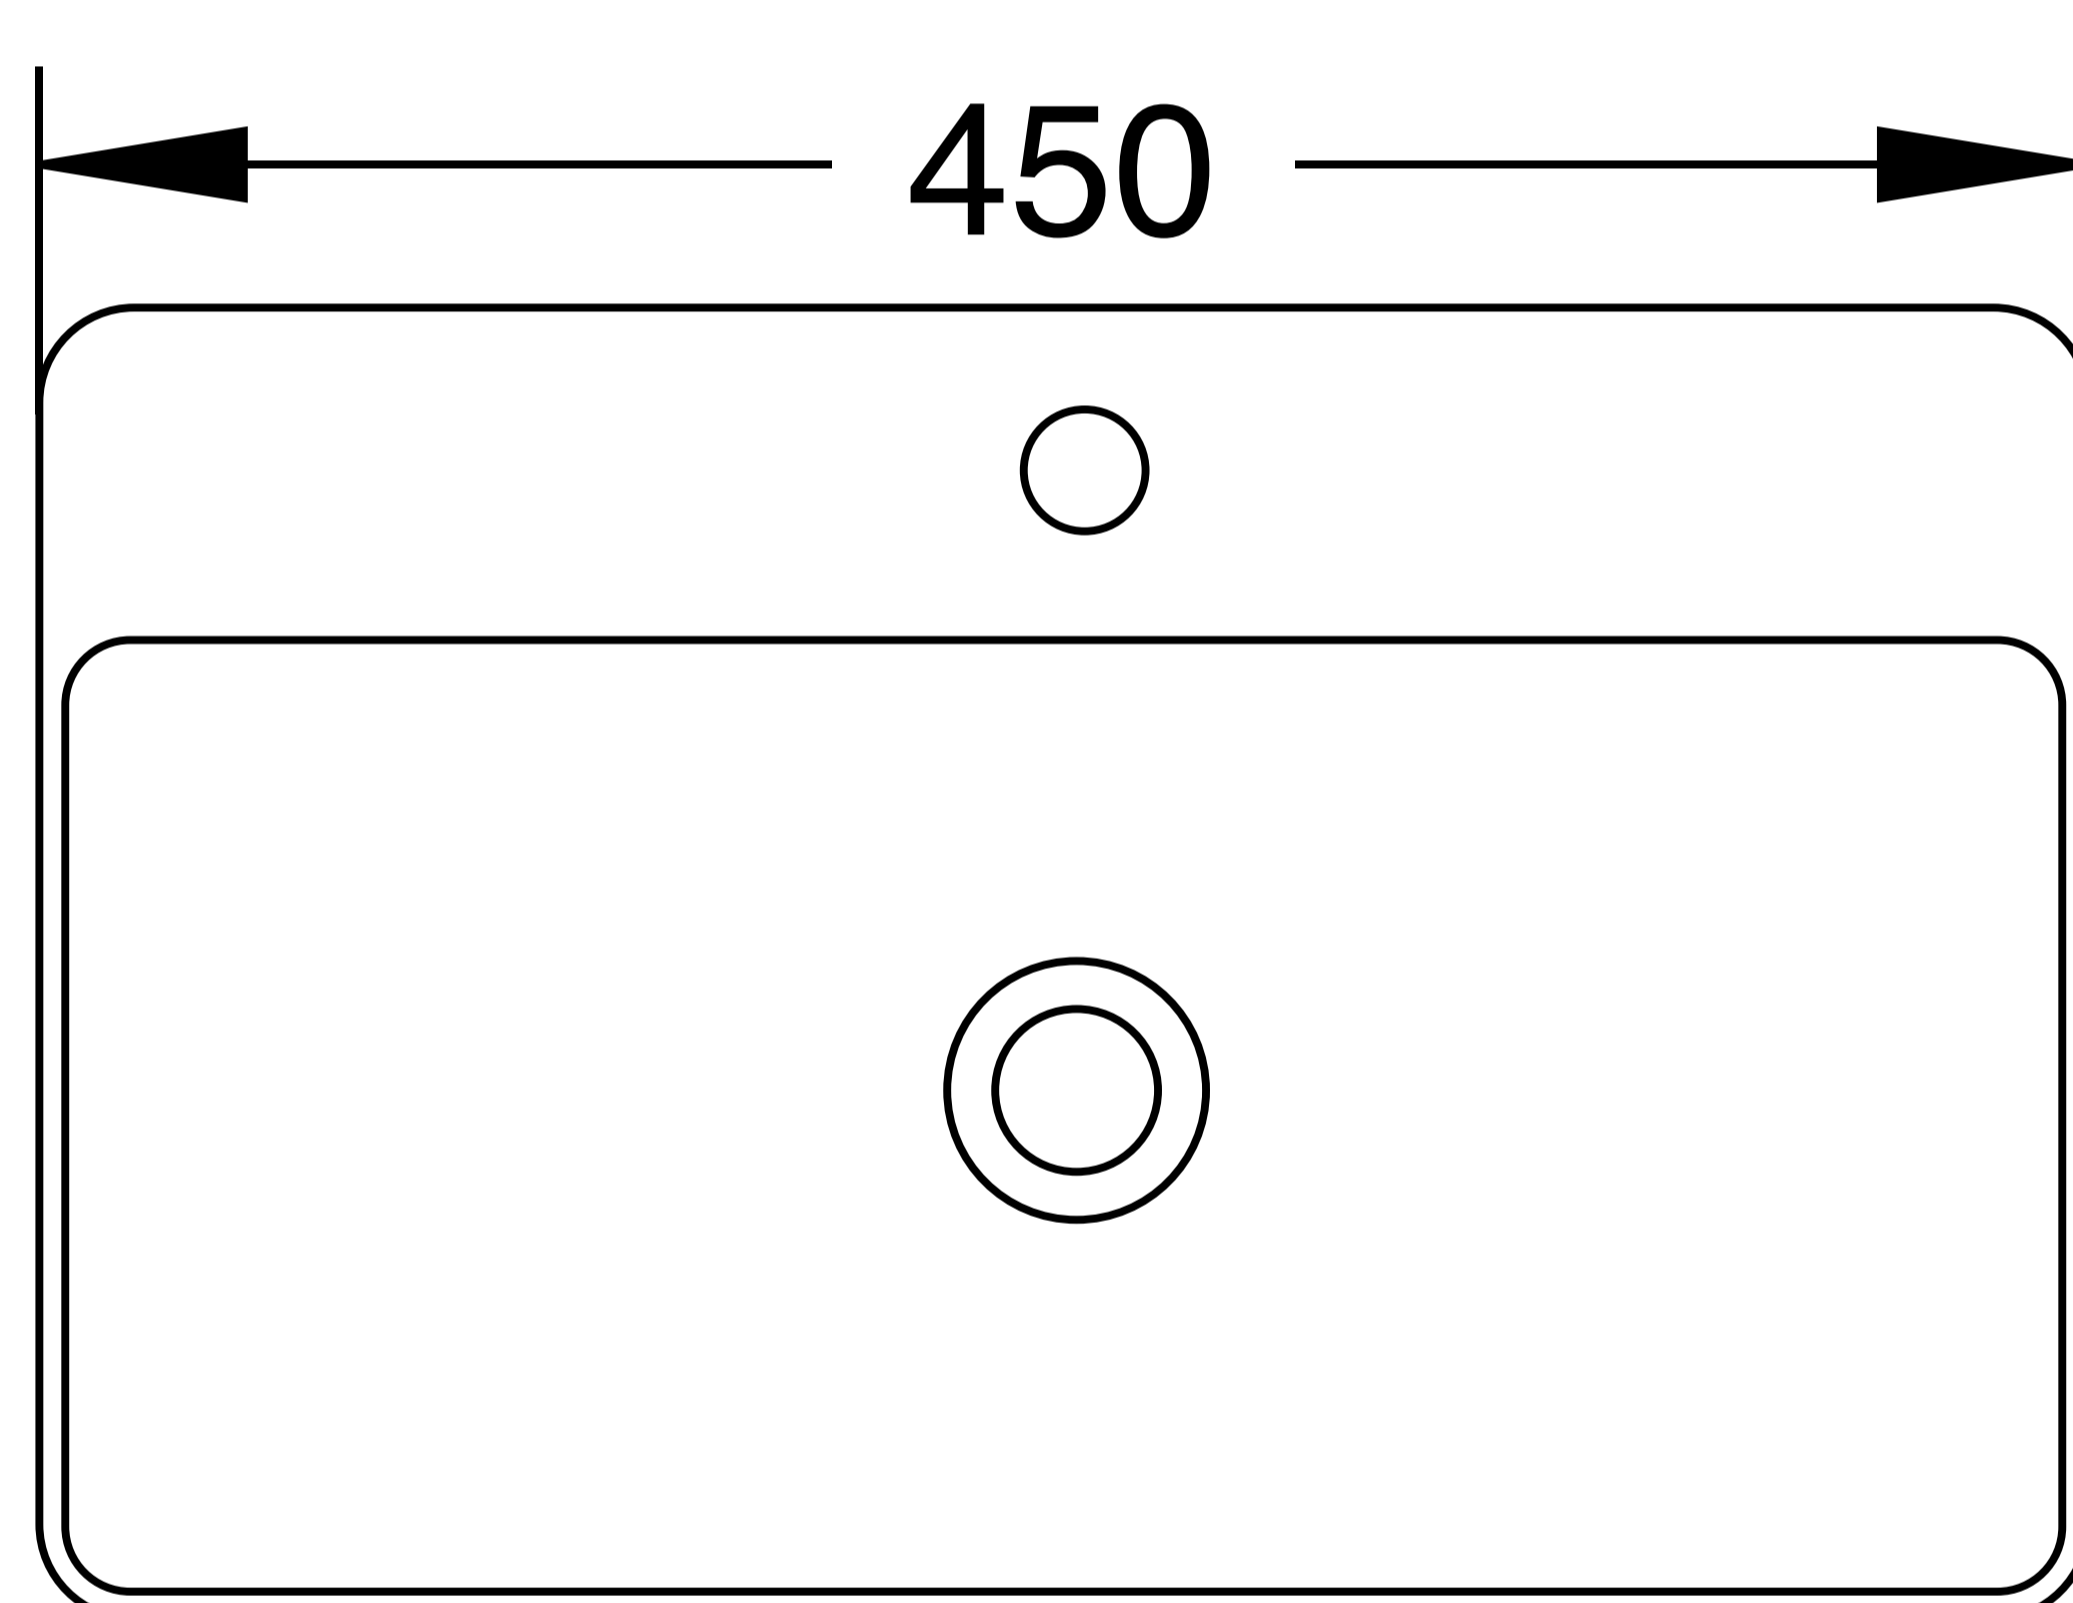

Wash Basin With Tap Hole

Product Code : **1937**

Technical Drawing

All dimension are in **mm**