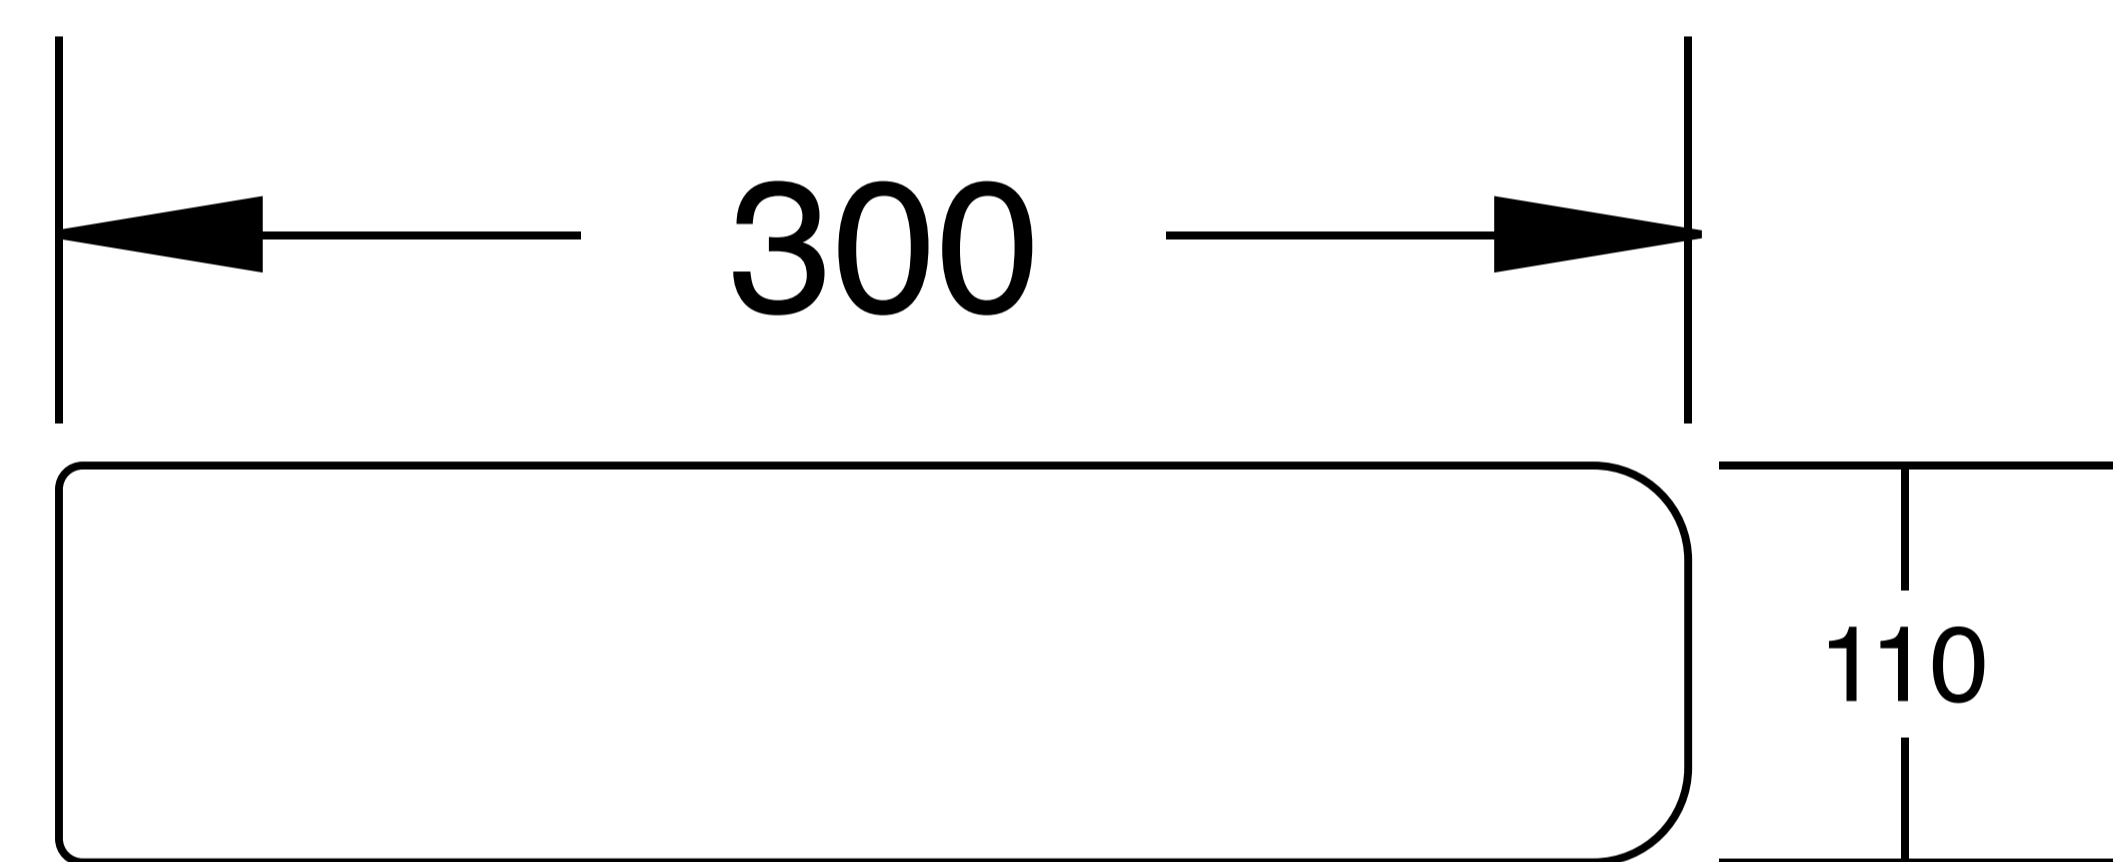

Wash Basin With Tap Hole

Product Code : **1937**

Technical Drawing

All dimension are in **mm**